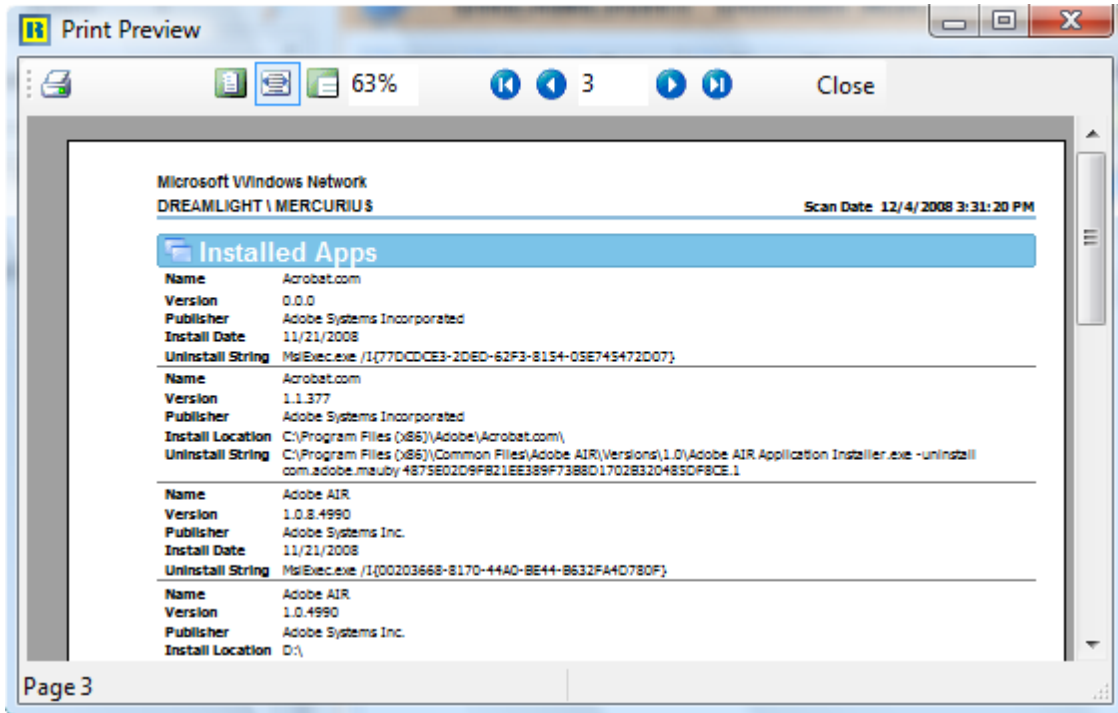

# Knowledgebase Article

---

## Printout Installed Applications for individual PC in NI

© Copyright 2001-2009 EMCO Software

9. This will generate the report with selected information on your screen.

10. Click Print button to printout your report.